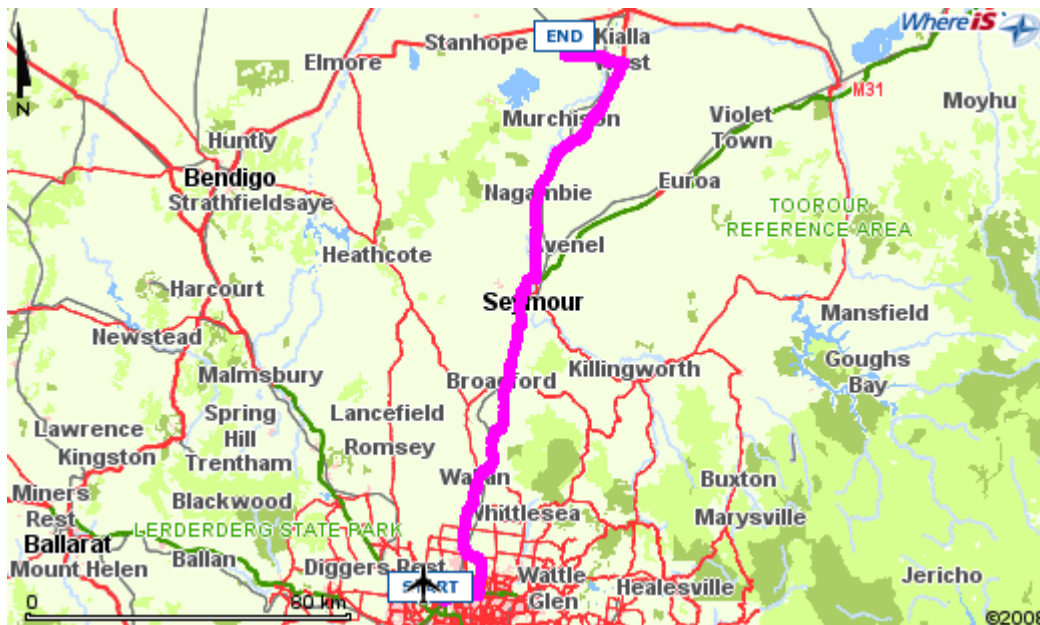

### *From Melbourne to Tatura*

Approximately 197.43 km, Estimated Travel Time 2 hours 14 minutes

- Start along West Gate FWY
- Bear left at Tullamarine FWY Exit
- Continue along Tullamarine FWY
- Bear left at Western Ring Road Exit
- Continue along Western Ring Road
- Bear left at Metropolitan Ring Road (turns into Hume FWY) Exit
- Continue along Hume FWY
- Bear left at Goulburn Valley HWY Exit
- Continue along Goulburn Valley HWY (continue to reach Shepparton)
- Bear left at Violet Town-Murchison Road Exit
- Continue along Violet Town-Murchison Road Road
- Turn left at Mooroopna-Murchison Road
- Continue along Mooroopna-Murchison Road (enter Murchison)
- Turn right at Tatura-Murchison Road (just over bridge)
- Continue along Tatura-Murchison Road
- Turn right at Service Street
- Turn right into Tatura Park

### *From Shepparton to Tatura*

Approximately 20.47 km, Estimated Travel Time 20 minutes

- Start along Wyndham Street (Country Comfort Parklake Hotel)
- Turn left into High Street
- Continue along Peter Ross Edwards Caus
- Continue along Midland HWY
- Turn left at Dhurringile Road
- Continue along Dhurringile Road
- Turn right at Brown Street (over train tracks)
- Continue along Brown Street
- Turn left at Service Street
- Turn left into Tatura Park