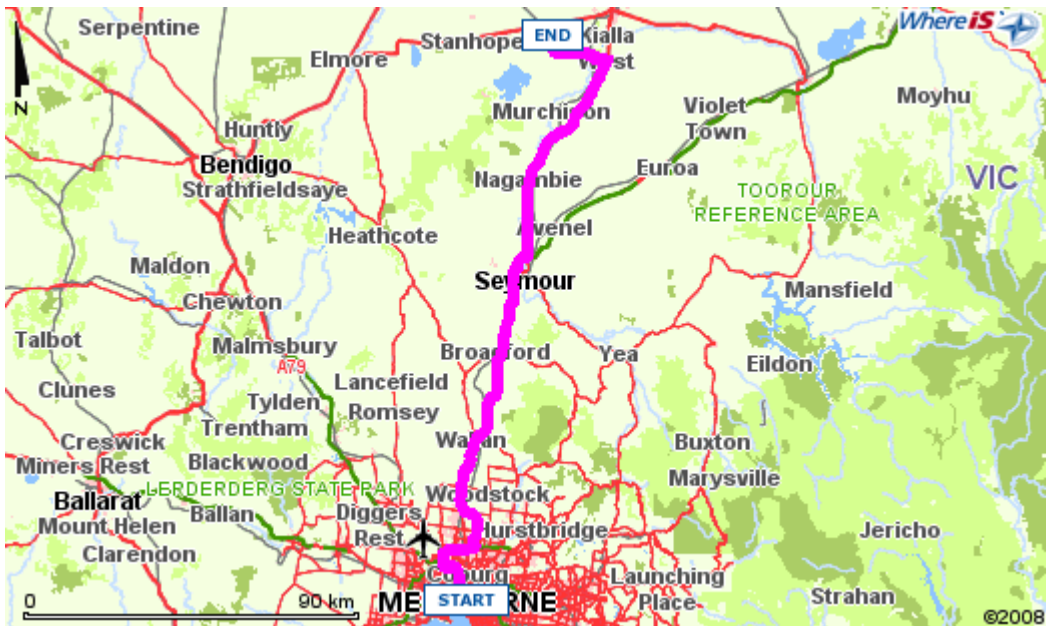

DIRECTIONS TO TATURA PARK

From Melbourne to Tatura

Approximately 197.43 km, Estimated Travel Time 2 hours 14 minutes

- Start along West Gate FWY
- Bear left at Tullamarine FWY Exit
- Continue along Tullamarine FWY
- Bear left at Western Ring Road Exit
- Continue along Western Ring Road
- Bear left at Metropolitan Ring Road (turns into Hume FWY) Exit
- Continue along Hume FWY
- Bear left at Goulburn Valley HWY Exit
- Continue along Goulburn Valley HWY (continue to reach Shepparton)
- Bear left at Violet Town-Murchison Road Exit
- Continue along Violet Town-Murchison Road Road
- Turn left at Mooroopna-Murchison Road
- Continue along Mooroopna-Murchison Road (enter Murchison)
- Turn right at Tatura-Murchison Road (just over bridge)
- Continue along Tatura-Murchison Road
- Turn right at Service Street
- Turn right into Tatura Park

From Shepparton to Tatura

Approximately 20.47 km, Estimated Travel Time 20 minutes

- Start along Wyndham Street (Country Comfort Parklake Hotel)
- Turn left into High Street
- Continue along Peter Ross Edwards Caus
- Continue along Midland HWY
- Turn left at Dhurringile Road
- Continue along Dhurringile Road
- Turn right at Brown Street (over train tracks)
- Continue along Brown Street
- Turn left at Service Street
- Turn left into Tatura Park