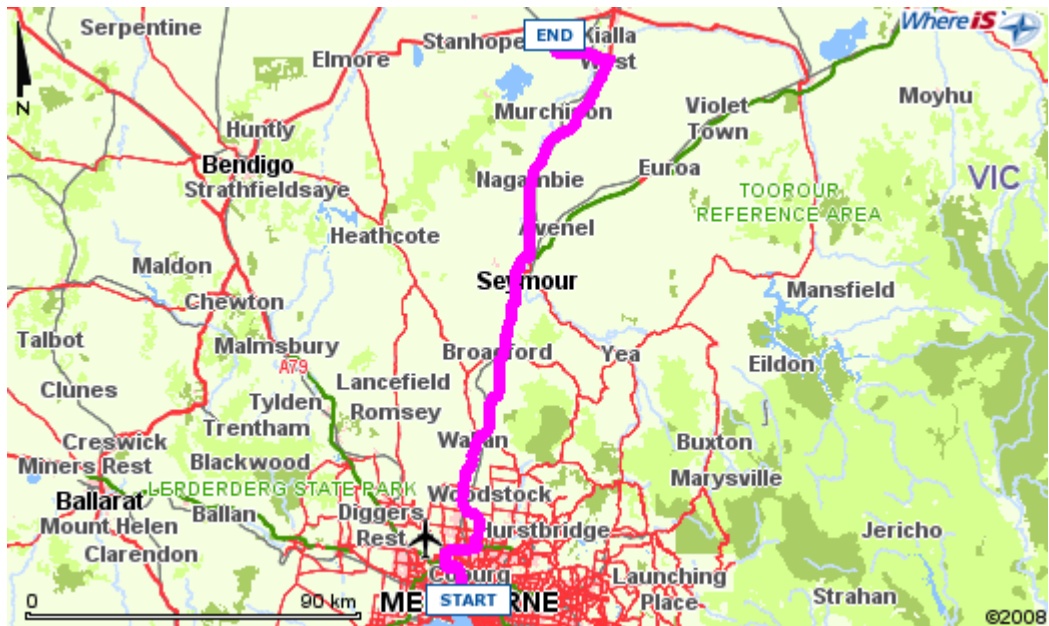

DIRECTIONS TO TATURA PARK

From Melbourne to Tatura

Approximately 197.43 km, Estimated Travel Time 2 hours 14 minutes

- Start along West Gate FWY
- Bear left at Tullamarine FWY Exit
- Continue along Tullamarine FWY
- Bear left at Western Ring Road Exit
- Continue along Western Ring Road
- Bear left at Metropolitan Ring Road (turns into Hume FWY) Exit
- Continue along Hume FWY
- Bear left at Goulburn Valley HWY Exit
- Continue along Goulburn Valley HWY (continue to reach Shepparton)
- Bear left at Violet Town-Murchison Road Exit
- Continue along Violet Town-Murchison Road Road
- Turn left at Mooroopna-Murchison Road
- Continue along Mooroopna-Murchison Road (enter Murchison)
- Turn right at Tatura-Murchison Road (just over bridge)
- Continue along Tatura-Murchison Road
- Turn right at Service Street
- Turn right into Tatura Park

From Shepparton to Tatura

Approximately 20.47 km, Estimated Travel Time 20 minutes

- Start along Wyndham Street (Country Comfort Parklake Hotel)
- Turn left into High Street
- Continue along Peter Ross Edwards Caus
- Continue along Midland HWY
- Turn left at Dhurringile Road
- Continue along Dhurringile Road
- Turn right at Brown Street (over train tracks)
- Continue along Brown Street
- Turn left at Service Street
- Turn left into Tatura Park