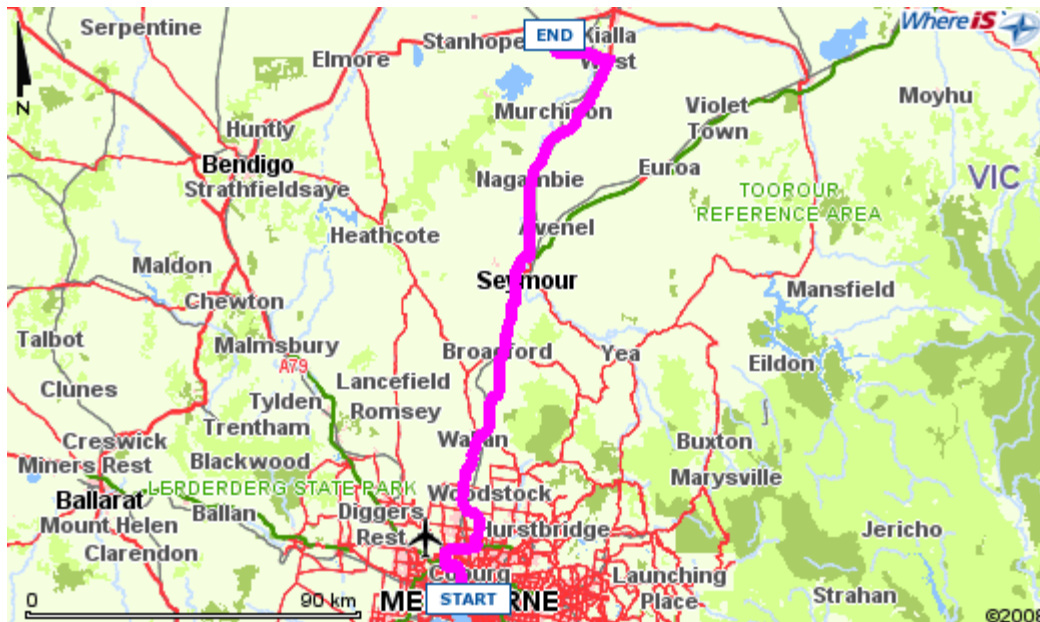

### *From Melbourne to Tatura*

Approximately 197.43 km, Estimated Travel Time 2 hours 14 minutes

- Start along West Gate FWY
- Bear left at Tullamarine FWY Exit
- Continue along Tullamarine FWY
- Bear left at Western Ring Road Exit
- Continue along Western Ring Road
- Bear left at Metropolitan Ring Road (turns into Hume FWY) Exit
- Continue along Hume FWY
- Bear left at Goulburn Valley HWY Exit
- Continue along Goulburn Valley HWY (continue to reach Shepparton)
- Bear left at Violet Town-Murchison Road Exit
- Continue along Violet Town-Murchison Road Road
- Turn left at Mooroopna-Murchison Road
- Continue along Mooroopna-Murchison Road (enter Murchison)
- Turn right at Tatura-Murchison Road (just over bridge)
- Continue along Tatura-Murchison Road
- Turn right at Service Street
- Turn right into Tatura Park

### *From Shepparton to Tatura*

Approximately 20.47 km, Estimated Travel Time 20 minutes

- Start along Wyndham Street (Country Comfort Parklake Hotel)
- Turn left into High Street
- Continue along Peter Ross Edwards Caus
- Continue along Midland HWY
- Turn left at Dhurringile Road
- Continue along Dhurringile Road
- Turn right at Brown Street (over train tracks)
- Continue along Brown Street
- Turn left at Service Street
- Turn left into Tatura Park