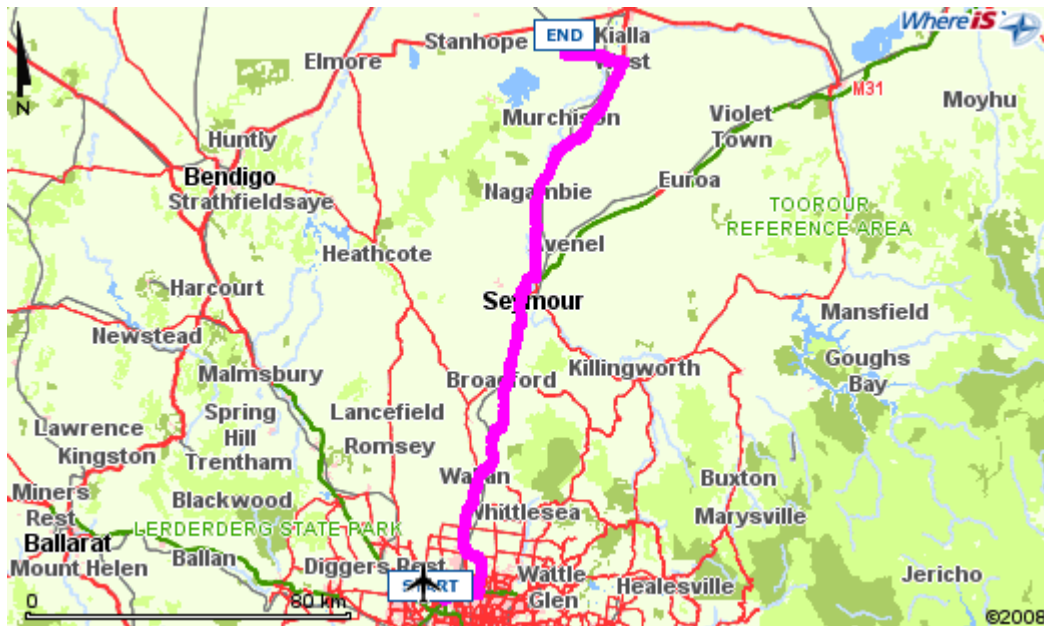

DIRECTIONS TO TATURA PARK

From Melbourne to Tatura

Approximately 197.43 km, Estimated Travel Time 2 hours 14 minutes

- Start along West Gate FWY
- Bear left at Tullamarine FWY Exit
- Continue along Tullamarine FWY
- Bear left at Western Ring Road Exit
- Continue along Western Ring Road
- Bear left at Metropolitan Ring Road (turns into Hume FWY) Exit
- Continue along Hume FWY
- Bear left at Goulburn Valley HWY Exit
- Continue along Goulburn Valley HWY (continue to reach Shepparton)
- Bear left at Violet Town-Murchison Road Exit
- Continue along Violet Town-Murchison Road Road
- Turn left at Mooroopna-Murchison Road
- Continue along Mooroopna-Murchison Road (enter Murchison)
- Turn right at Tatura-Murchison Road (just over bridge)
- Continue along Tatura-Murchison Road
- Turn right at Service Street
- Turn right into Tatura Park

From Shepparton to Tatura

Approximately 20.47 km, Estimated Travel Time 20 minutes

- Start along Wyndham Street (Country Comfort Parklake Hotel)
- Turn left into High Street
- Continue along Peter Ross Edwards Caus
- Continue along Midland HWY
- Turn left at Dhurringile Road
- Continue along Dhurringile Road
- Turn right at Brown Street (over train tracks)
- Continue along Brown Street
- Turn left at Service Street
- Turn left into Tatura Park