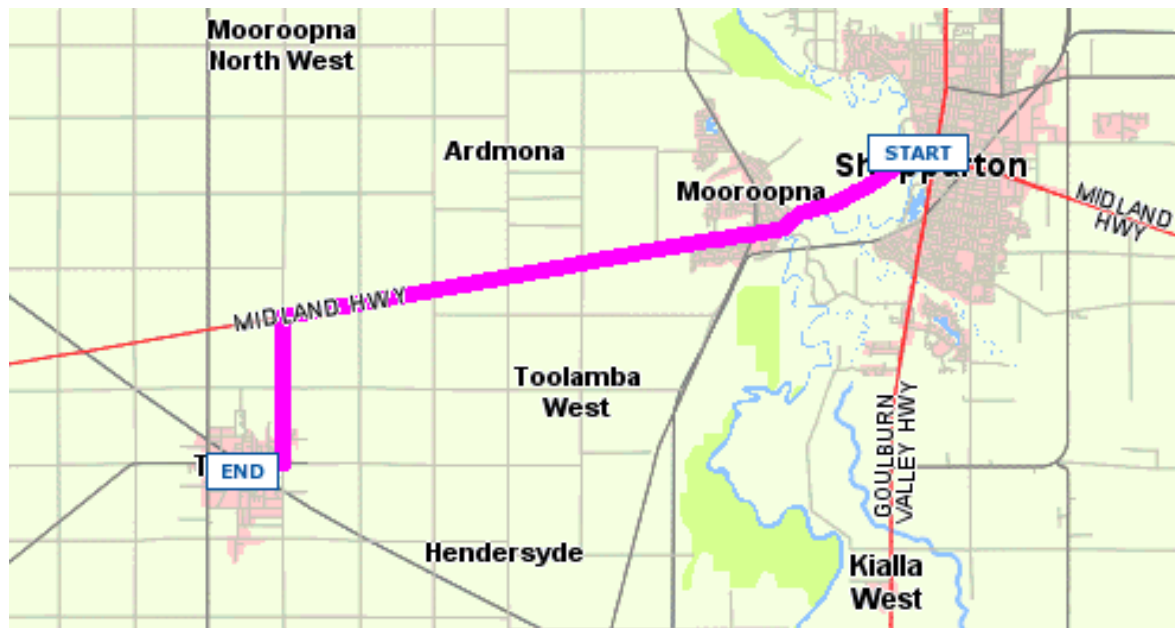

From Shepparton to Tatura

Approximately 20.47 km, Estimated Travel Time 20 minutes

- Start along Wyndham Street (Country Comfort Parklake Hotel)
- Turn left into High Street
- Continue along Peter Ross Edwards Caus
- Continue along Midland HWY
- Turn left at Dhurringile Road
- Continue along Dhurringile Road
- Turn right at Brown Street (over train tracks)
- Continue along Brown Street
- Turn left at Service Street
- Turn left into Tatura Park