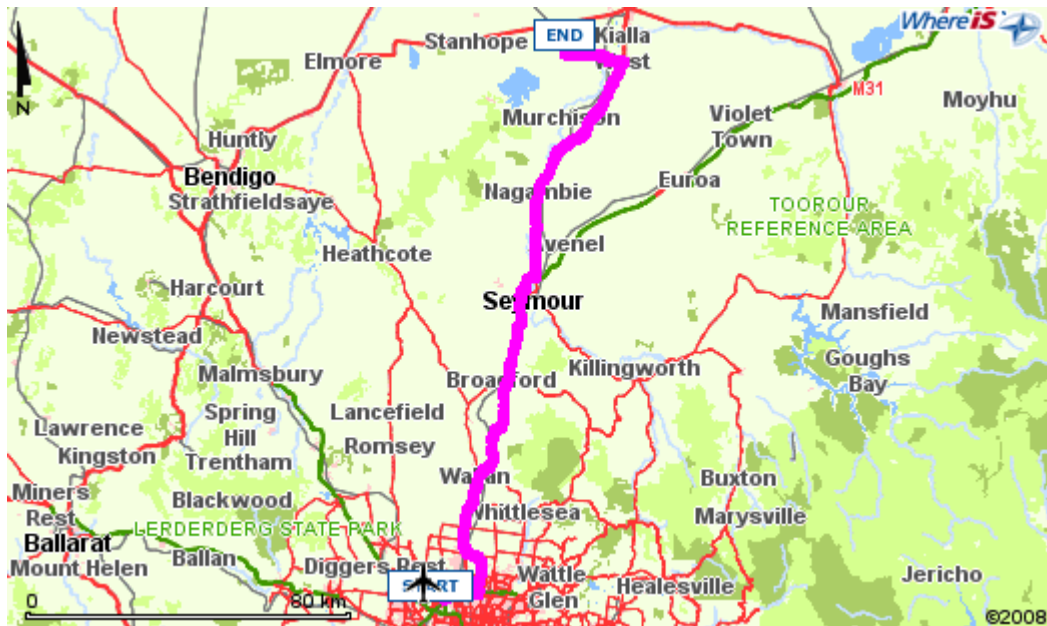

DIRECTIONS TO TATURA PARK

From Melbourne to Tatura

Approximately 197.43 km, Estimated Travel Time 2 hours 14 minutes

- Start along West Gate FWY
- Bear left at Tullamarine FWY Exit
- Continue along Tullamarine FWY
- Bear left at Western Ring Road Exit
- Continue along Western Ring Road
- Bear left at Metropolitan Ring Road (turns into Hume FWY) Exit
- Continue along Hume FWY
- Bear left at Goulburn Valley HWY Exit
- Continue along Goulburn Valley HWY (continue to reach Shepparton)
- Bear left at Violet Town-Murchison Road Exit
- Continue along Violet Town-Murchison Road Road
- Turn left at Mooroopna-Murchison Road
- Continue along Mooroopna-Murchison Road (enter Murchison)
- Turn right at Tatura-Murchison Road (just over bridge)
- Continue along Tatura-Murchison Road
- Turn right at Service Street
- Turn right into Tatura Park

From Shepparton to Tatura

Approximately 20.47 km, Estimated Travel Time 20 minutes

- Start along Wyndham Street (Country Comfort Parklake Hotel)
- Turn left into High Street
- Continue along Peter Ross Edwards Caus
- Continue along Midland HWY
- Turn left at Dhurringile Road
- Continue along Dhurringile Road
- Turn right at Brown Street (over train tracks)
- Continue along Brown Street
- Turn left at Service Street
- Turn left into Tatura Park