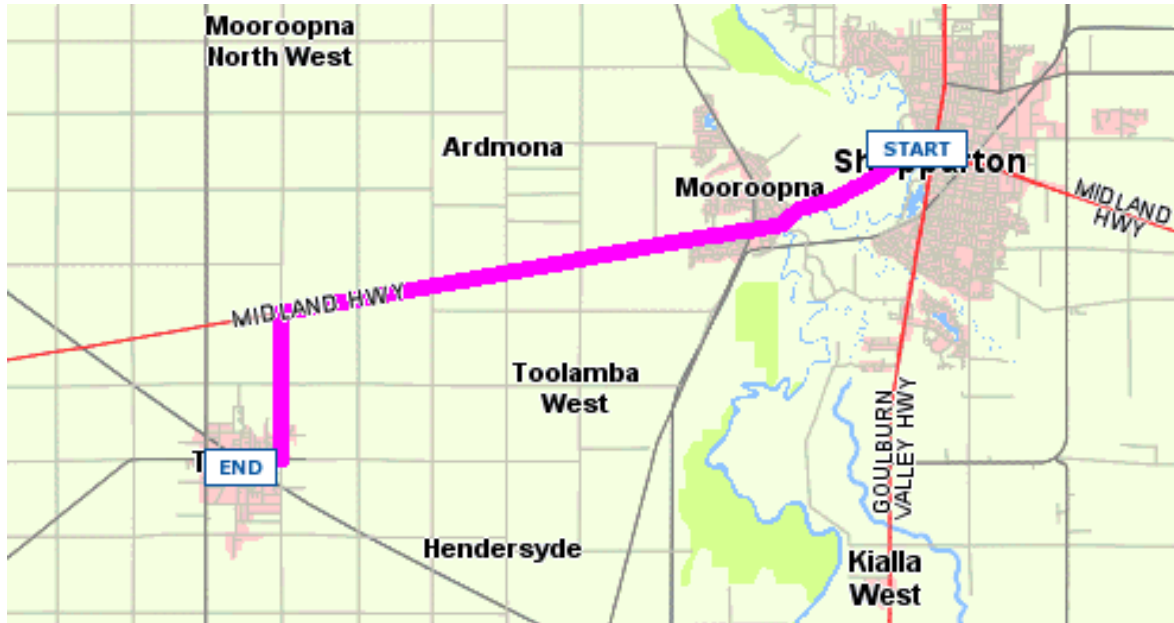

From Shepparton to Tatura

Approximately 20.47 km, Estimated Travel Time 20 minutes

- Start along Wyndham Street (Country Comfort Parklake Hotel)
- Turn left into High Street
- Continue along Peter Ross Edwards Caus
- Continue along Midland HWY
- Turn left at Dhurringile Road
- Continue along Dhurringile Road
- Turn right at Brown Street (over train tracks)
- Continue along Brown Street
- Turn left at Service Street
- Turn left into Tatura Park