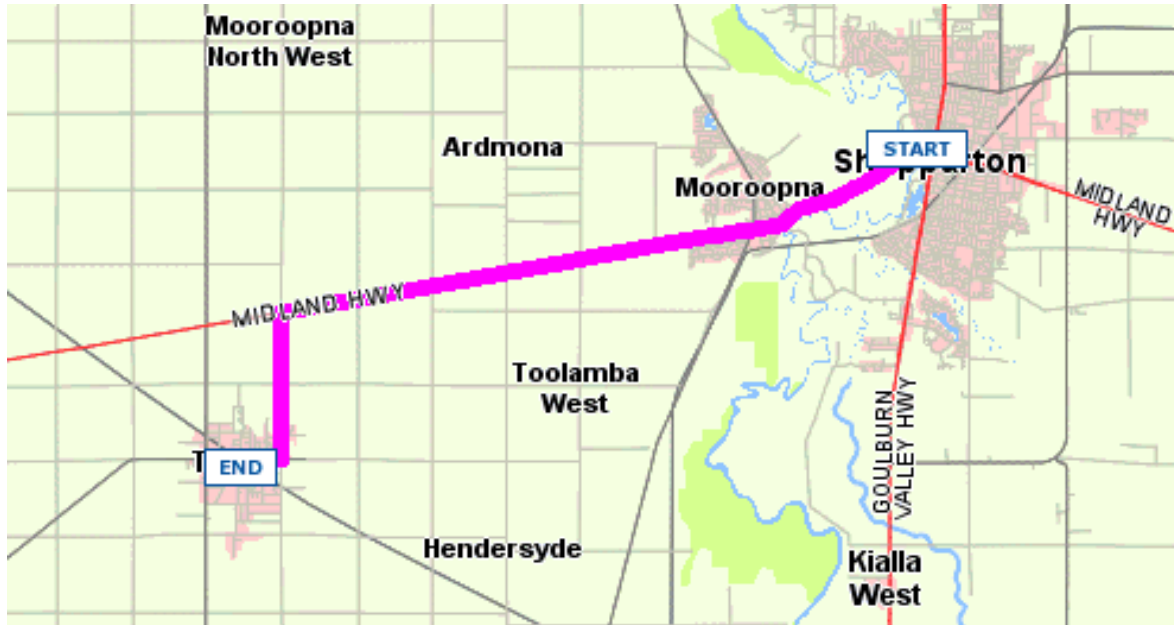

From Melbourne Airport to Tatura

Approximately 185.77 km, Estimated Travel Time 2 hours 2 minutes

- Start along Sunbury Road
- Turn right at roundabout Oaklands Road
- Continue along Oaklands Road
- Turn right at Craigieburn Road West
- Continue along Craigieburn Road West
- Turn left at roundabout Mickleham Road
- Continue along Mickleham Road
- Turn right at Donnybrook Road
- Continue along Donnybrook Road
- Turn left at Hume HWY
- Continue along Hume FWY
- Bear left at Goulburn Valley HWY Exit
- Continue along Goulburn Valley HWY (continue to reach Shepparton)
- Bear left at Violet Town-Murchison Road Exit
- Continue along Violet Town-Murchison Road Road
- Turn left at Mooroopna-Murchison Road
- Continue along Mooroopna-Murchison Road (enter Murchison)
- Turn right at Tatura-Murchison Road (just over bridge)
- Continue along Tatura-Murchison Road
- Turn right at Service Street
- Turn right into Tatura Park

From Shepparton to Tatura

Approximately 20.47 km, Estimated Travel Time 20 minutes

- Start along Wyndham Street (Country Comfort Parklake Hotel)
- Turn left into High Street
- Continue along Peter Ross Edwards Caus
- Continue along Midland HWY
- Turn left at Dhurringile Road
- Continue along Dhurringile Road
- Turn right at Brown Street (over train tracks)
- Continue along Brown Street
- Turn left at Service Street
- Turn left into Tatura Park